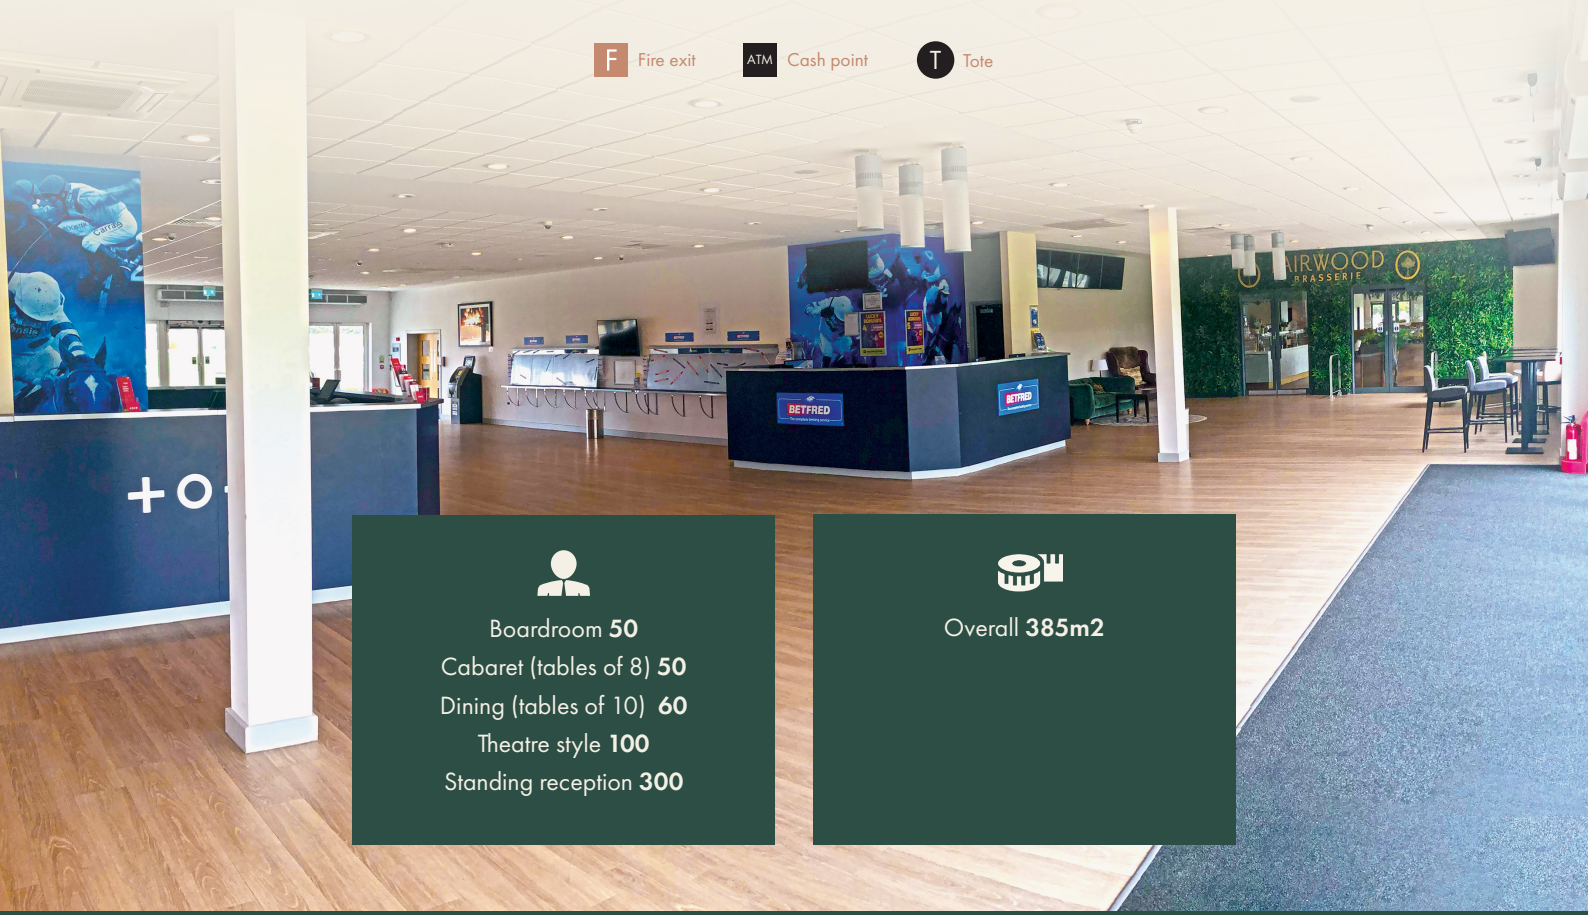

The Lobby

F Fire exit ATM Cash point T Tote

Boardroom 50

Cabaret (tables of 8) 50

Dining (tables of 10) 60

Theatre style 100

Standing reception 300

Overall 385m²