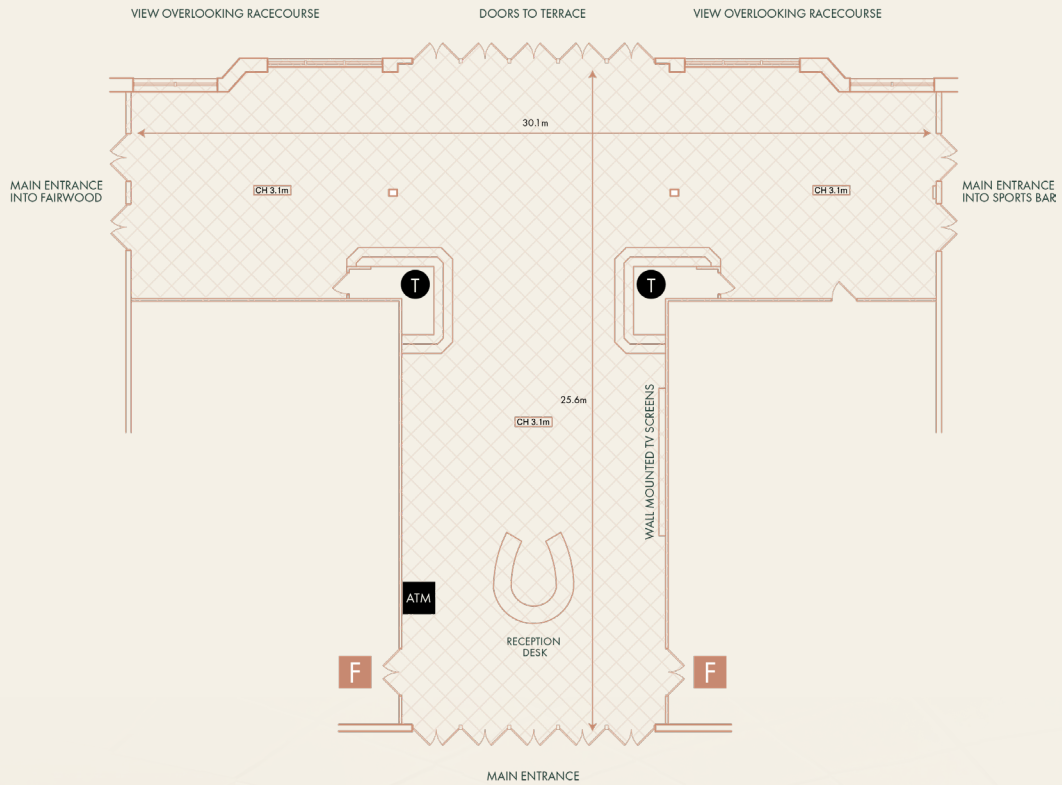

The Lobby

F Fire exit ATM Cash point T Tote

Boardroom 50

Cabaret (tables of 8) 50

Dining (tables of 10) 60

Theatre style 100

Standing reception 300

Overall 385m²