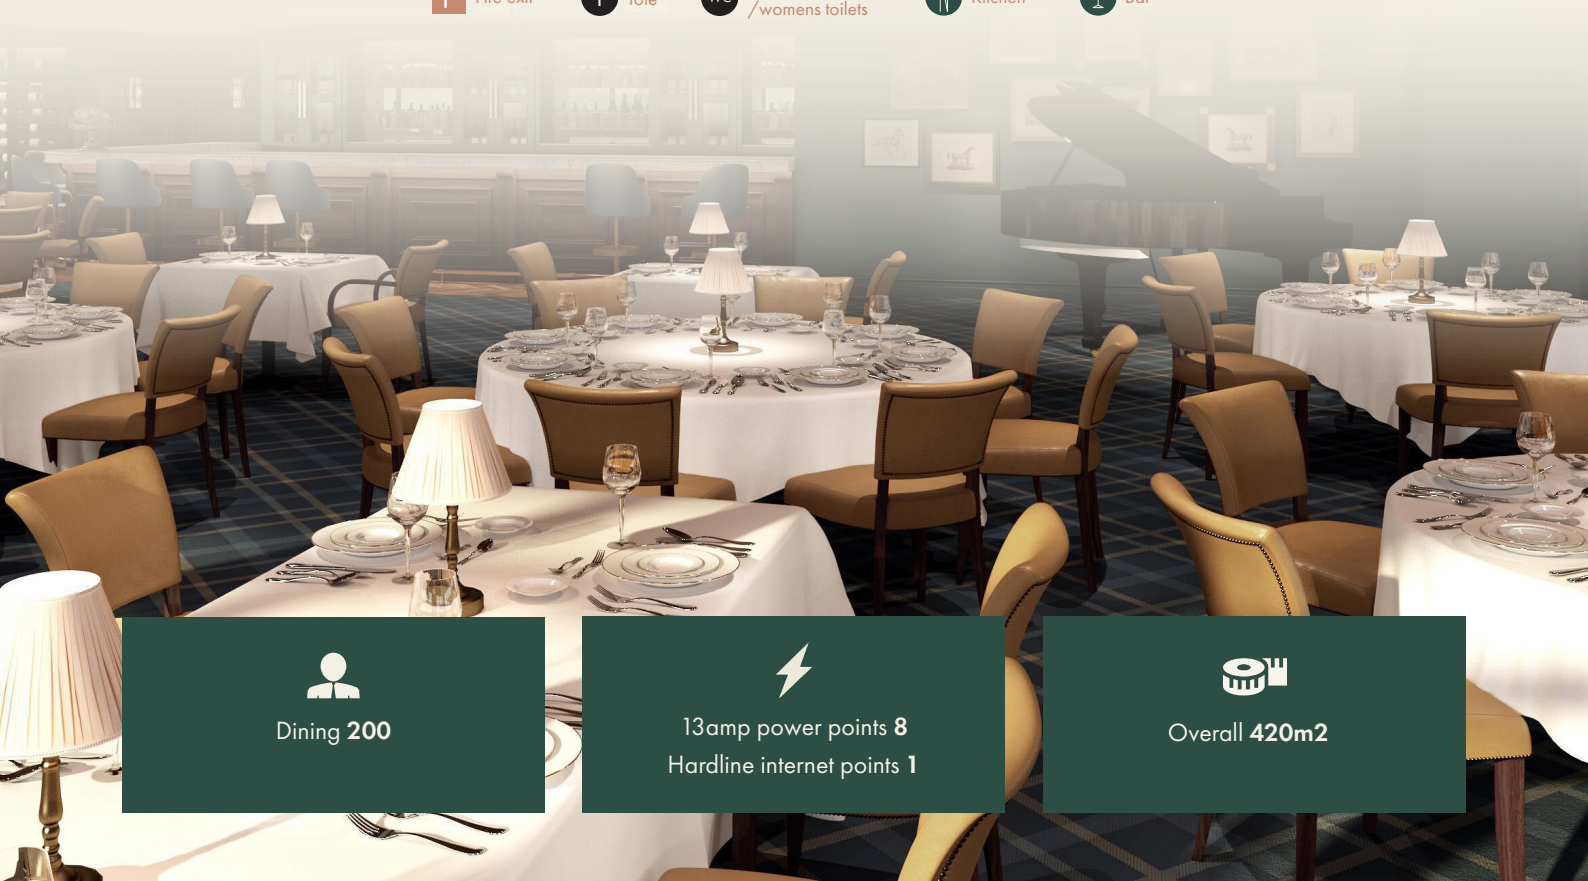

The Club Restaurant & Lounge

Fire exit

Toile

Disabled/mens
/womens toilets

Kitchen

Bar

Dining 200

13amp power points 8
Hardline internet points 1