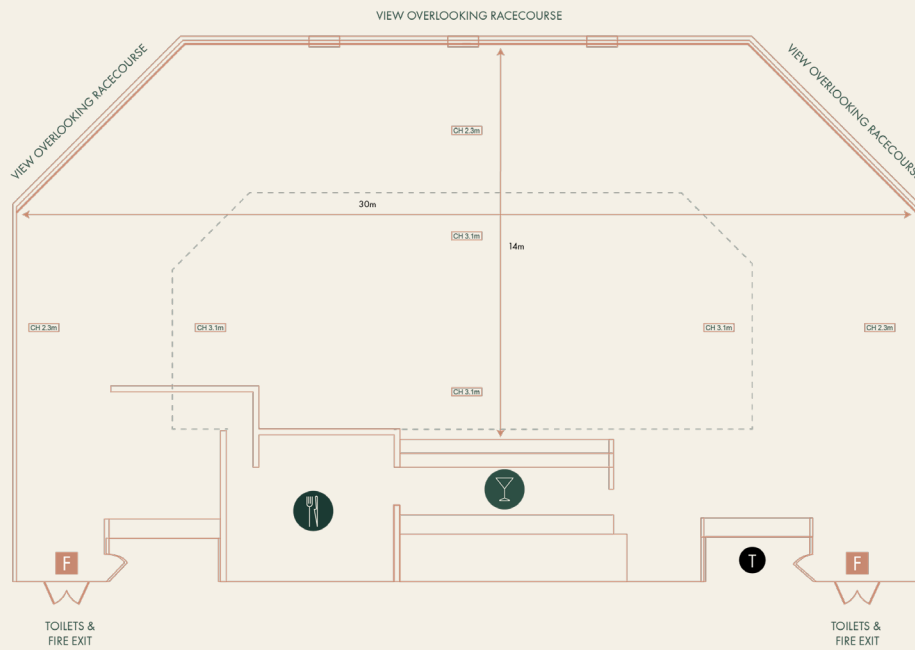

The Club Restaurant & Lounge

Fire exit

Toile

Disabled/mens
/womens toilets

Kitchen

Bar

Dining 200

13amp power points 8
Hardline internet points 1

Overall 420m²

CHELMSFORD CITY
RACECOURSE