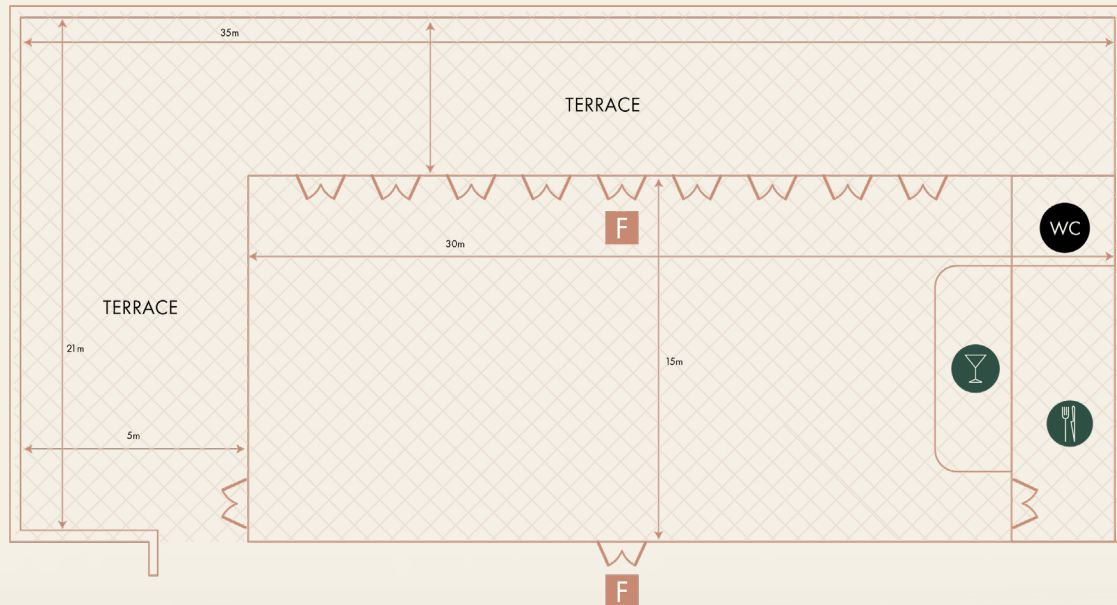

Queen Charlotte Marquee

- F Fire exit
- T Tote
- WC Disabled/mens /omens toilets
- K Kitchen
- B Bar

Boardroom **200**
 Cabaret (tables of 8) **240**
 Dining (tables of 10) **300**
 Theatre style **500**
 Standing reception **1,000**

13amp power points **12**
 63amp 3-phase power points **1**
 Hardline internet points **2**

Each side **450m²**

CHELMSFORD CITY
RACECOURSE